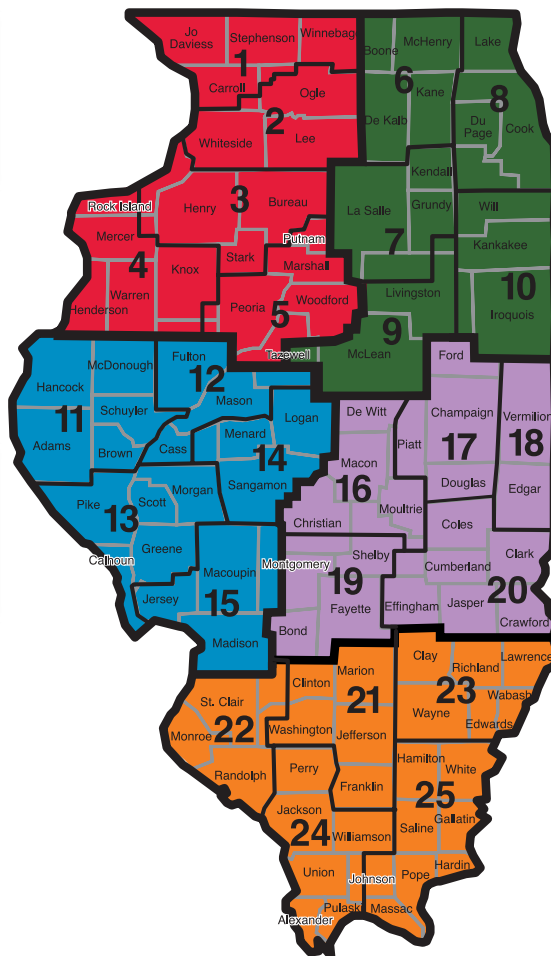

**DISTRICT 2
Program Advisor
Sections 6-10
Luke Allen**

17840 West Laraway Road
Joliet, IL 60433
(815) 280-6904
CELL (815) 530-2065
FAX (815) 280-6906
lallen@agriculturaleducation.org

**DISTRICT 4
Program Advisor
Sections 16-20
Megan Coy**

801 N. Country Fair Drive
Suite C
Champaign, IL 61821
CELL (217) 493-8791
mcoy@agriculturaleducation.org

**DISTRICT 5
Program Advisor
Sections 21-25
Dean Dittmar**

1105 Old Vincennes Trail
O'Fallon, IL 62269
(618) 622-9222
CELL (618) 604-1622
ddittmar@agriculturaleducation.org